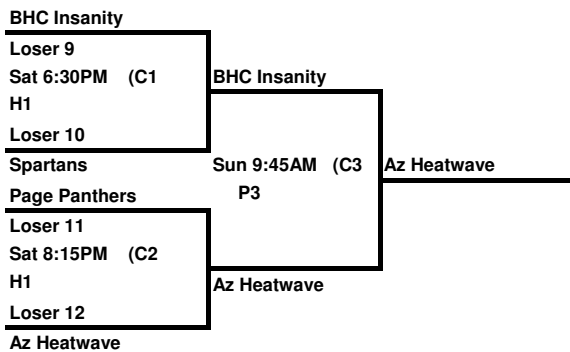

H1, H2 - HERITAGE PARK FIELD 1 & 2 (1497 HERITAGE PARK RD)
P2, P3 - PIONEER PARK FIELD 2 & 3 (1200 COMMERCE DRIVE)

JULY 23-24-25, PRESCOTT AZ