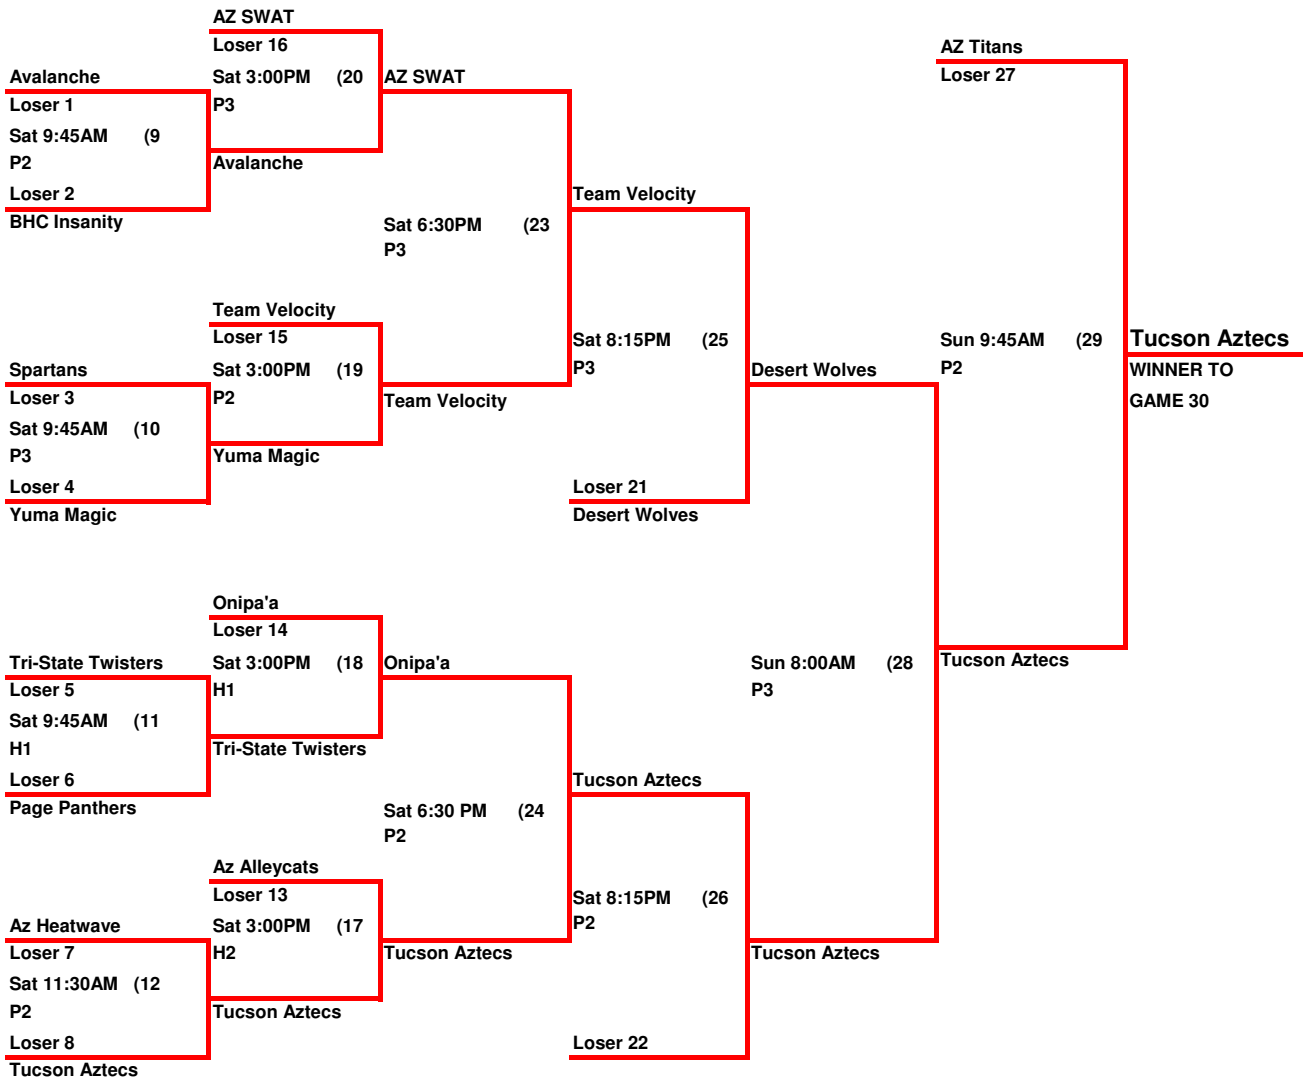

# BEST OF THE WEST 14U

## LOSER'S BRACKET